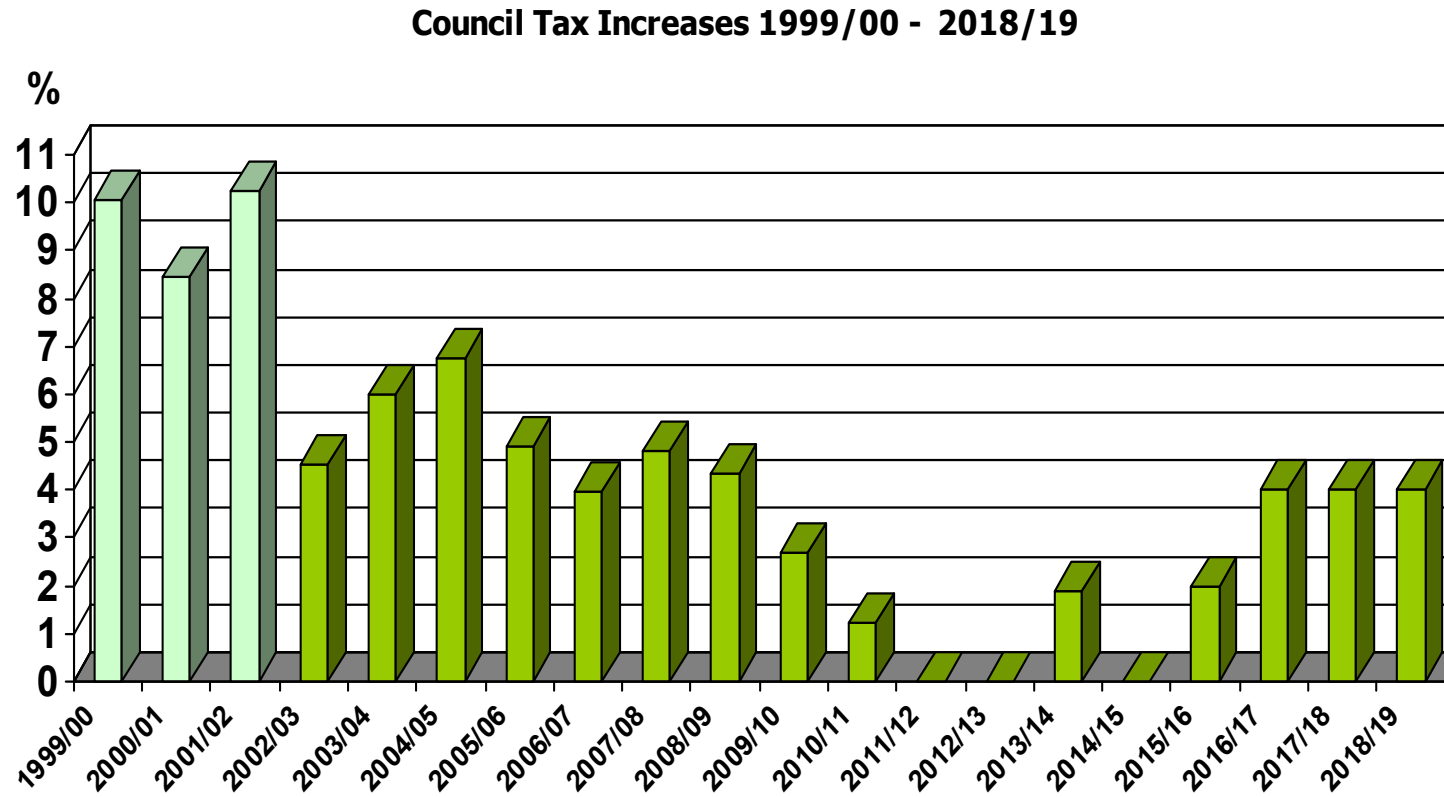

Bromley's Element Council Tax Band 'D' (excl GLA) 1999/00 – 2018/19

**Key:**  
Light Green Lib Dem/Labour ; Dark Green Conservative